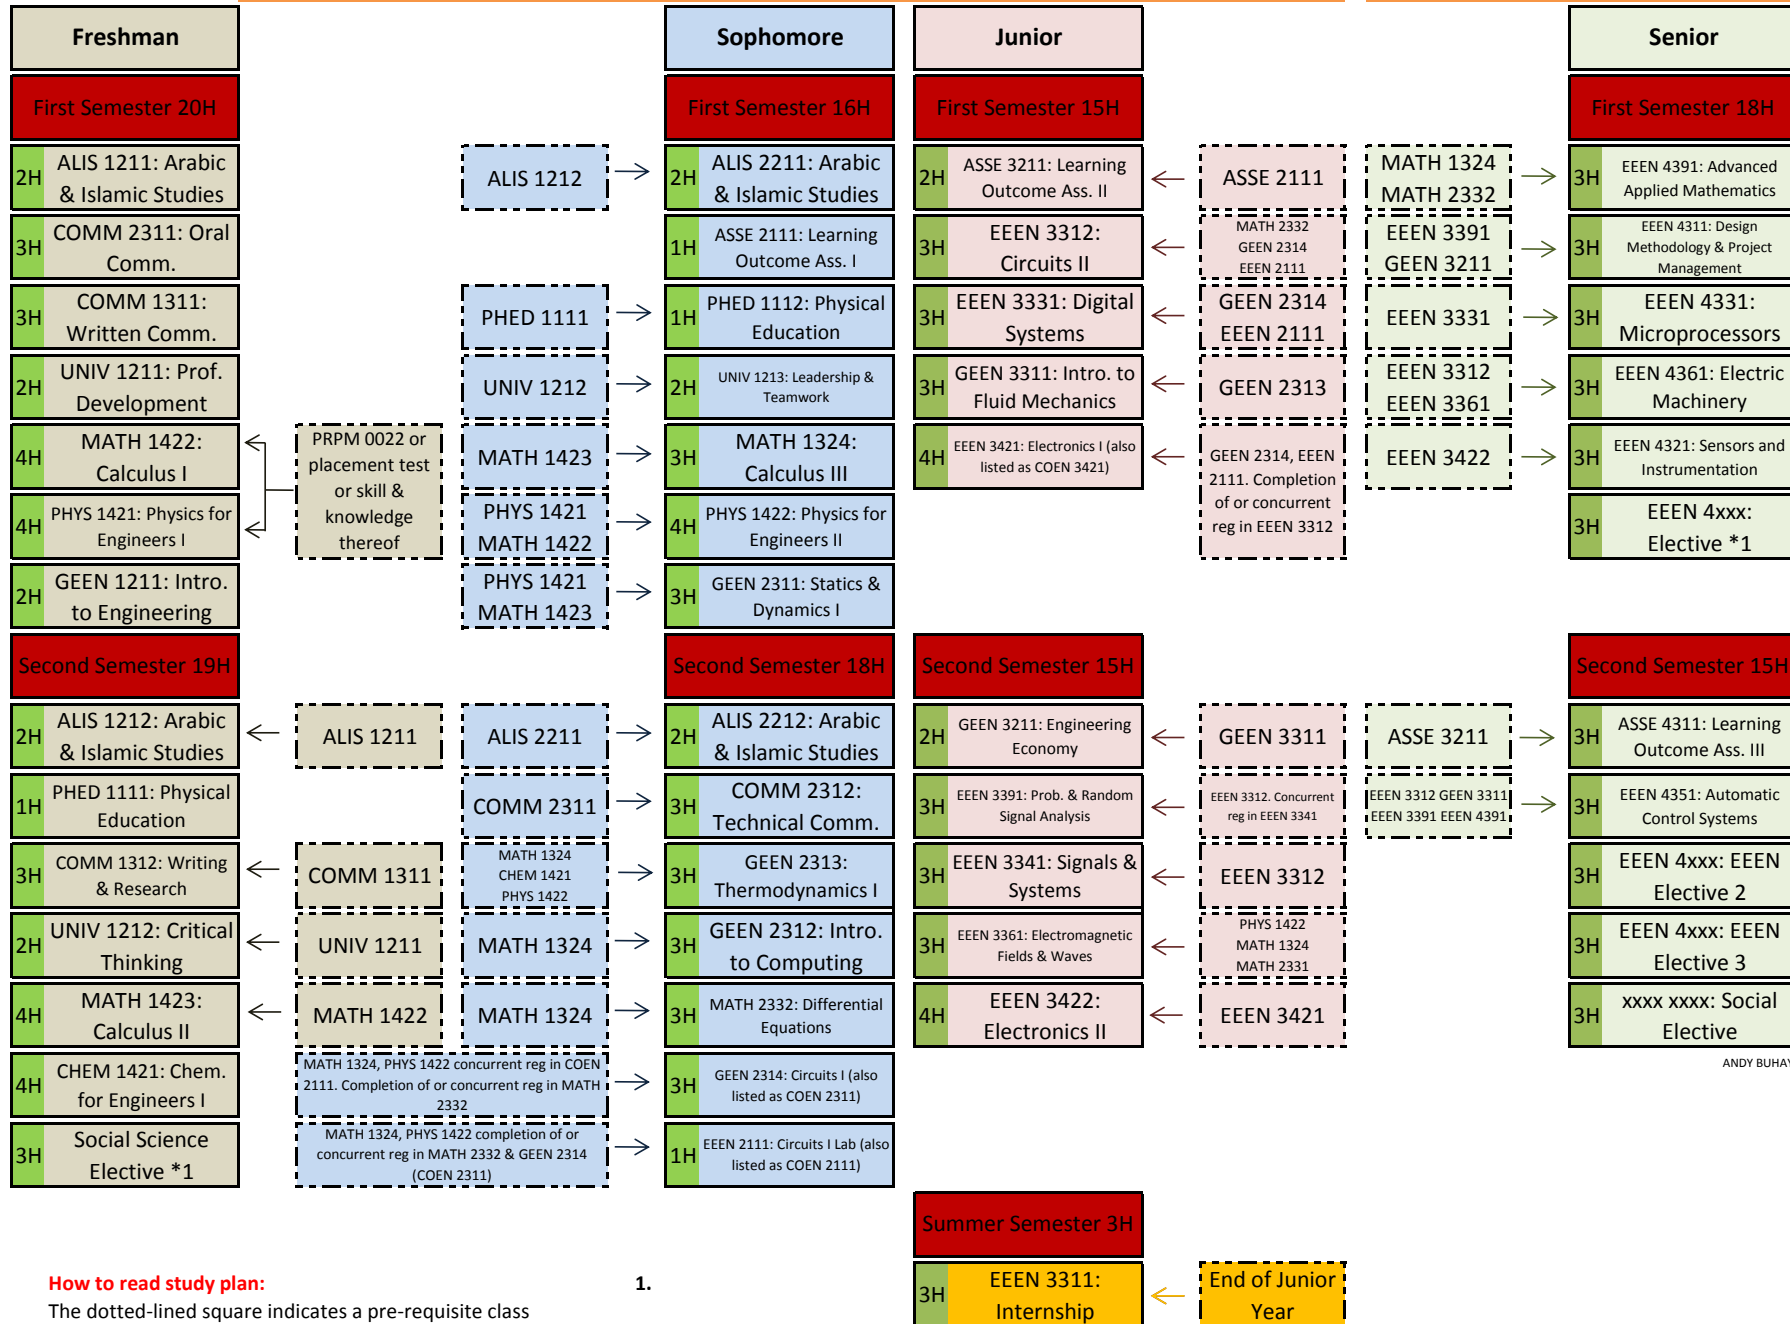

College Of Engineering Electrical Engineering Study Plan

139 Total Credit Hours

updated as of March, 2012

ANDY BUHAY

How to read study plan:

1. The dotted-lined square indicates a pre-requisite class

2. *1 & *2 Social Science Electives. Select from the following courses: ECON 1311, ECON 1312, GEGR 1311, HIST 1311, PSYC 1311

3. *1,*2 & *3 EEEN Electives: select from one group: Group 1: EEEN 4341 or MEEN 3333, EEEN 4371, EEEN 4372; Group 2: EEEN 4341, EEEN 4342, EEEN 4343