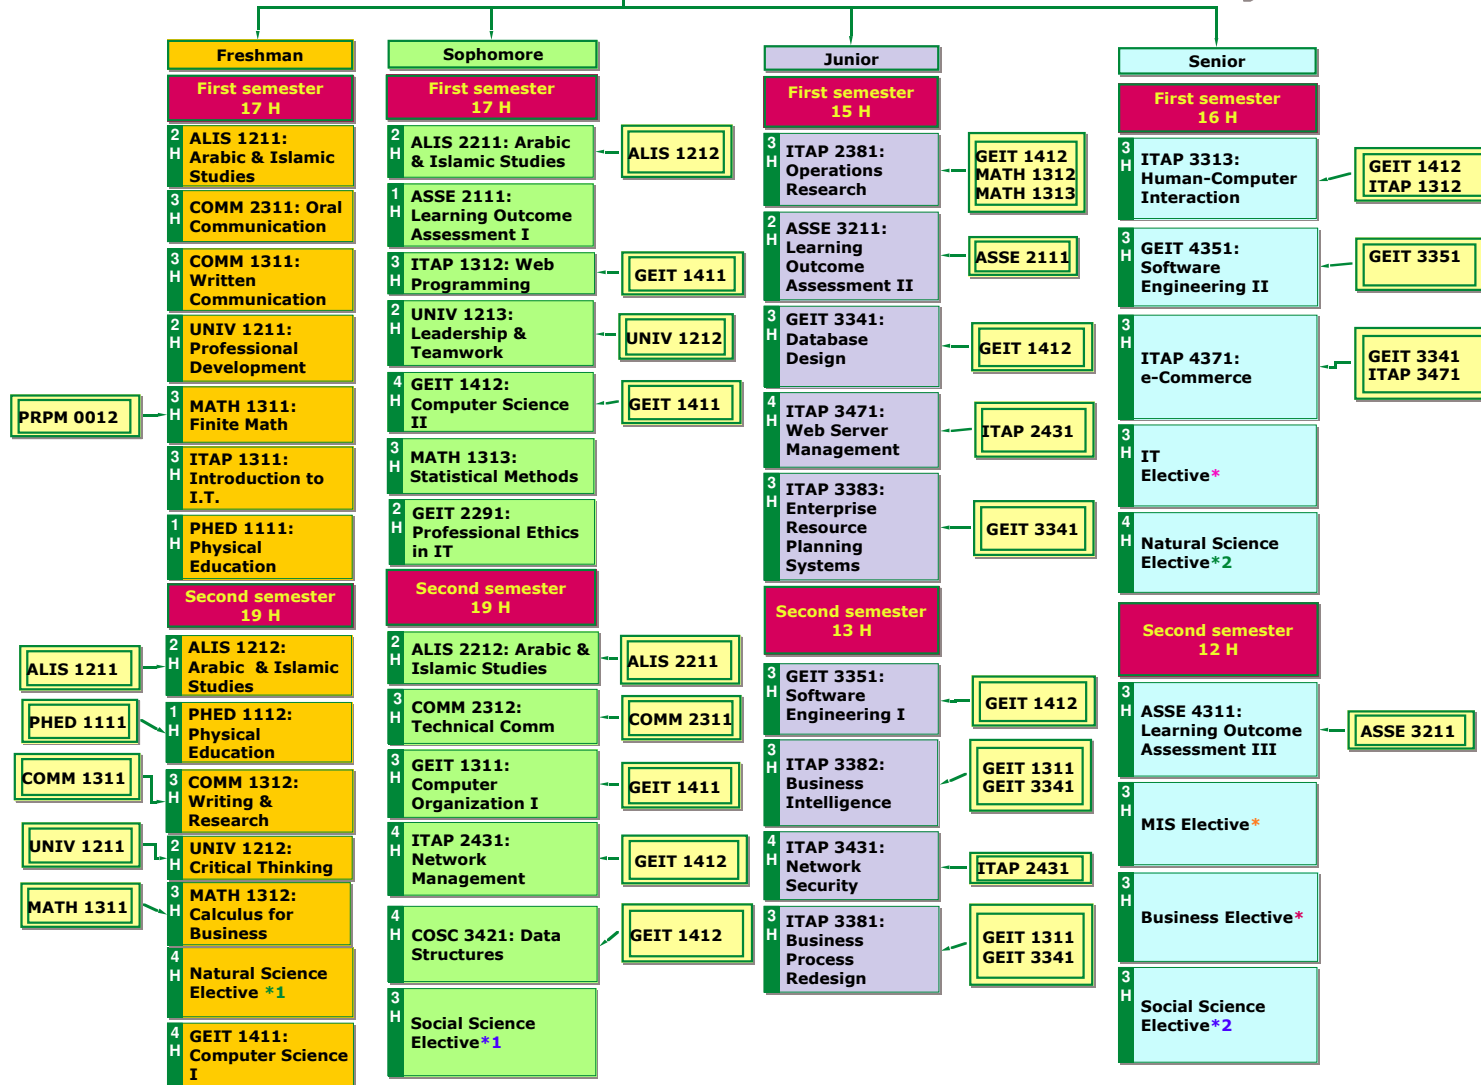

PMU - College of Computer Engineering & Science - Information Technology Degree Plan

Total Credit Hours 128

How to read this study plan:

The double lined square indicates a prerequisite class.

*1 & *2 Social Science Electives: select from the following courses ECON 1311, ECON 1312, GEGR 1311, HIST 1311, PSYC 1311

* IT Elective should be selected from: COEN 4331, COSC 3343, GEIT 4361, ITAP 4311, ITAP 4372

* 1 & *2 Natural Science Elective: BIOL 1411, CHEM 1411, CHEM 1421, CHEM 1422, GEOL 1411, PHYS 1411, PHYS 1421, PHYS 1422

* MIS Elective: should be 4000- level course

* Business Elective: BUSI 3331, BUSI 3323, BUSI 2311 or 4000- level course

Nov 2012