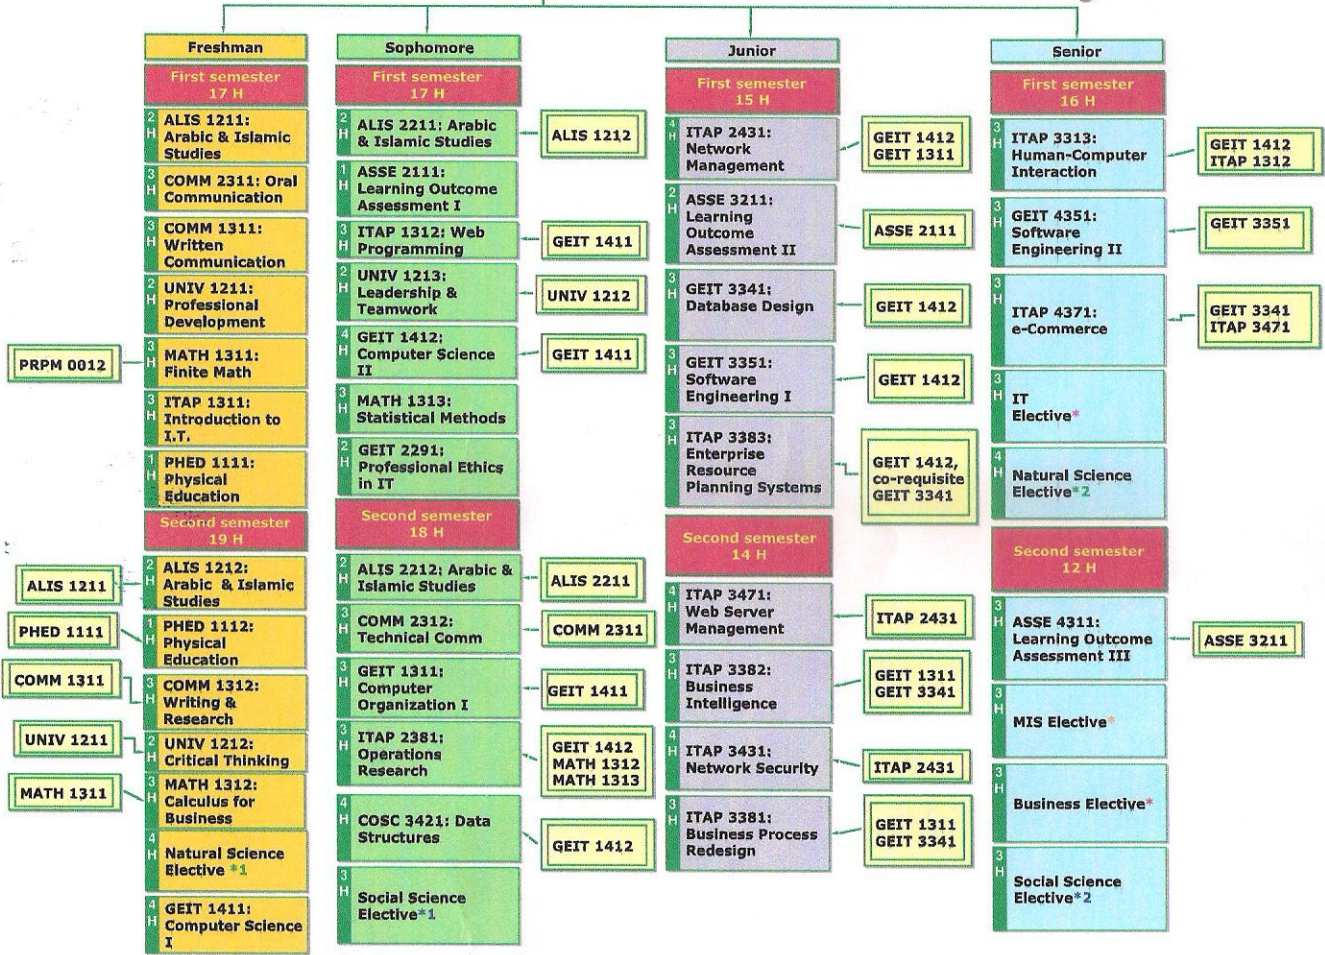

PMU - College of Computer Engineering & Science - Information Technology Degree Plan Total Credit Hours 128

How to read this study plan:

 The double lined square indicates a prerequisite class.

*1 & *2 Social Science Electives: select from the following courses ECON 1311, ECON 1312, GEGR 1311, HIST 1311, PSYC 1311

*IT Elective should be selected from: COEN 4331, COSC 3343, GEIT 4361, ITAP 4311, ITAP 4372

*1 & *2 Natural Science Elective: BIOL 1411, CHEM 1411, GEOL 1411, PHYS 1411

*MIS Elective: should be 4000- level course

* Business Elective: BUSI 2311, BUSI 3331, BUSI 3323, or 4000- level course

Approved by:

Dr. Ammar Elhassan
Chair
Dept. of Information Technology

Dr. Hatim Alghazo
Dean
College of Computer Engineering and Science