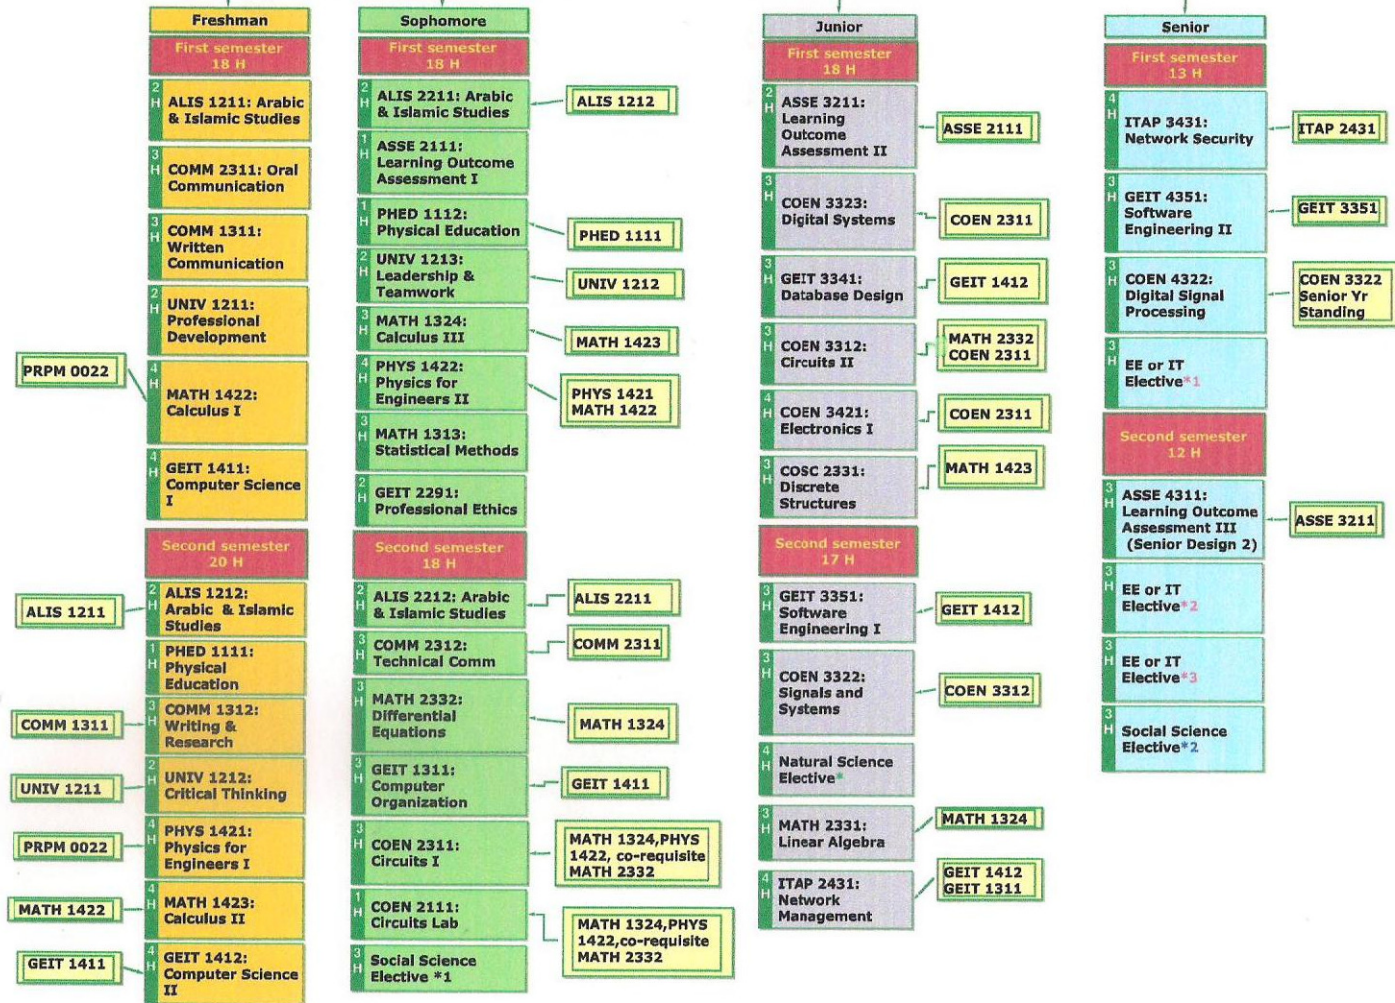

PMU - College of Computer Engineering & Science - Computer Engineering Degree Plan

Total Credit Hours 134

How to read this study plan:

The double lined square indicates a prerequisite class.

*1 & *2 Social Science Electives: select from the following courses ECON 1311, ECON 1312, GEGR 1311, HIST 1311, PSYC 1311

* Natural Science Elective: BIOL 1411, CHEM 1411, CHEM 1421, CHEM 1422,

*1 & *2 & *3 EE or IT Electives: COSC 4361, COEN 4331, GEIT 4361, ITAP 4371, ITAP 4372, ITAP 4311, EEEN 4331.

Nov 2012

Approved by:

Dr. Loay Alzubaidi
Chair, Computer Engineering

Dr. Jaafar Alghazo
Dean, College of Computer Engineering and Science